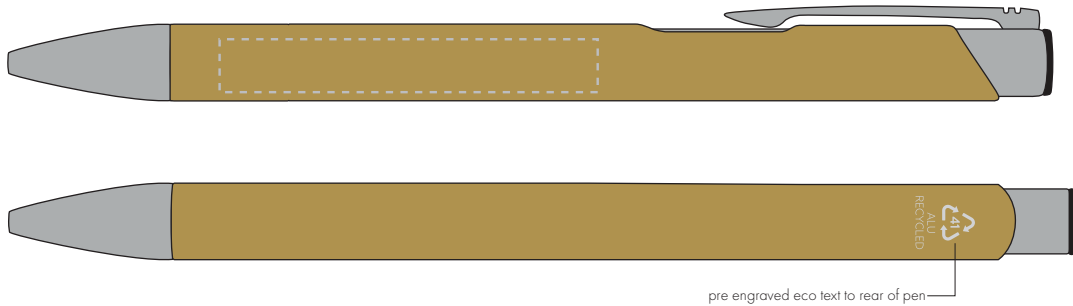

Your Ref:	Quantity:	Product Code: TPC982001
Our Ref:	Version: 1	Product Colour: GOLD

PRINTING CONCERNS:

We stock this item in the following colours

PANTONE REFERENCE(S)

- Colour 1
- Colour 2
- Colour 3
- Colour 4

ARTWORK SCALE 100%

ARTWORK SCALE 100%

Side Print Area:
50mm x 7mm

pre engraved eco text to rear of pen

Product Image for visualisation
- colours may vary

The dashed line is to demonstrate print area and will not appear on your printed item